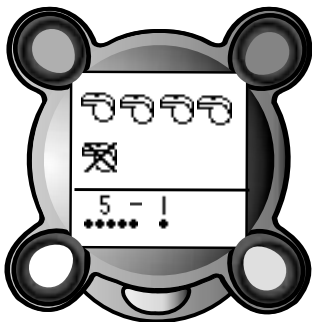

Subtract with Party Favors

- Next, Kasey takes away party favors.