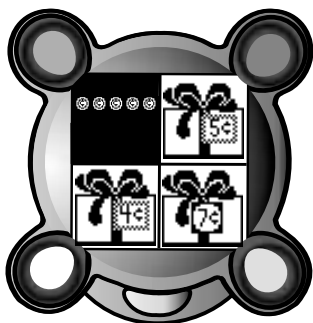

Buy Presents with Funny Money

- Count the coins with Kasey.

- Press a selection button to pick a present that you can buy with the coins.