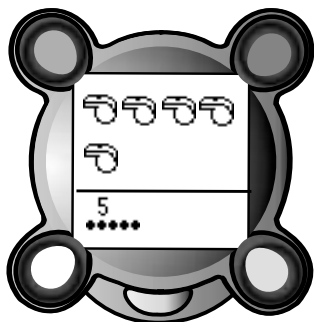

- Listen to Kasey tell you how many party favors there are.