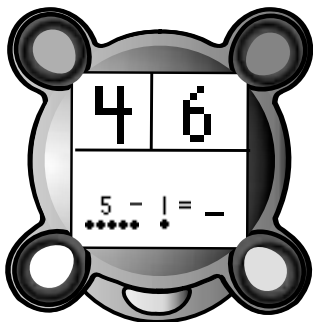

Subtract with Party Favors